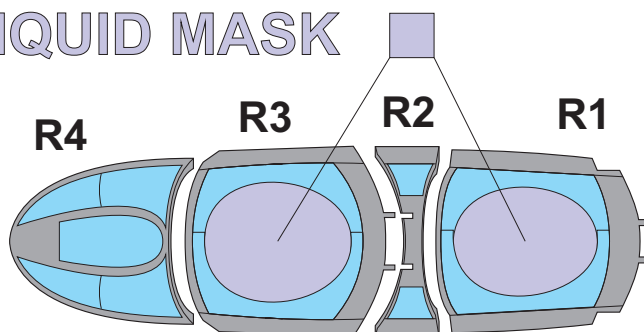

eduard
MASK

EX 457

F-4J 1/48

The die-cut mask for accurate canopy frame painting of the
Academy 12305 scale *1/48 KIT*

1.)

R10

2.)

3.)

LIQUID MASK

4.)