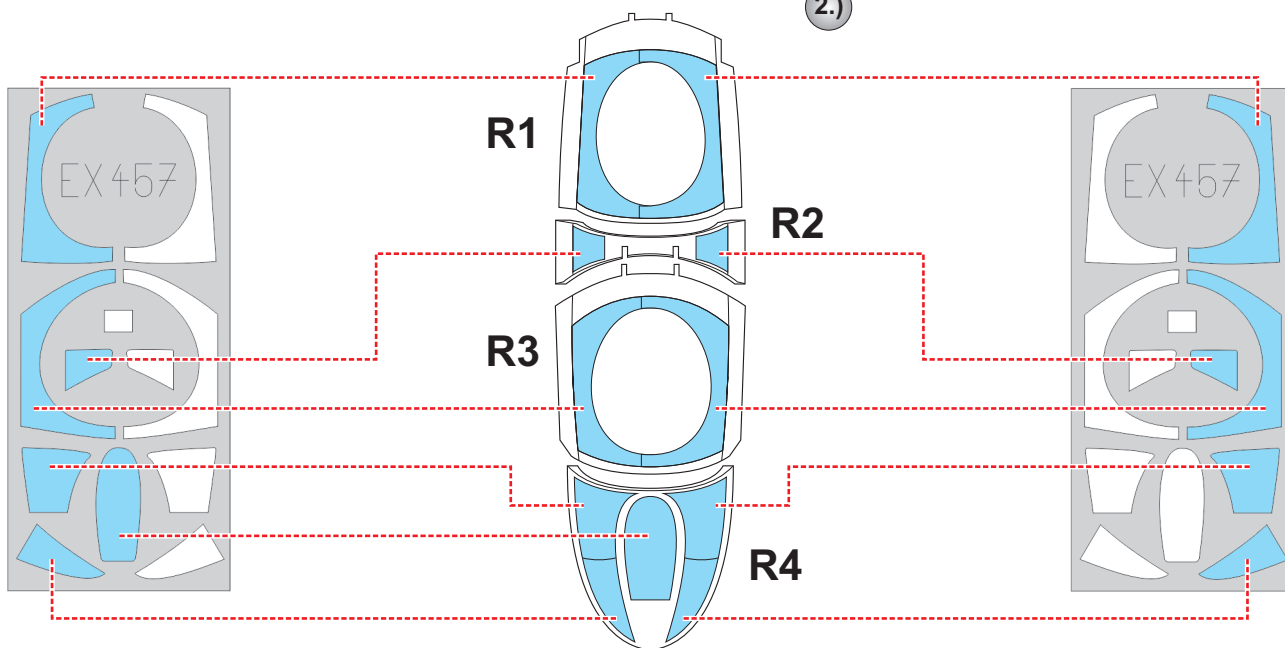

eduard
MASK

EX 457

F-4J 1/48

The die-cut mask for accurate canopy frame painting of the
Academy 12305 scale *1/48 KIT*

1.)

R10

2.)

3.)

LIQUID MASK

4.)