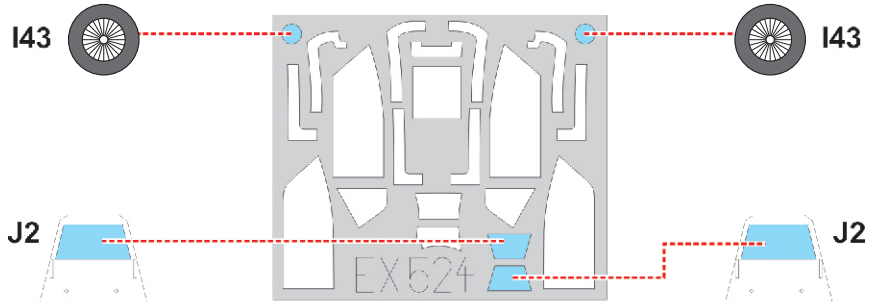

eduard
MASK

EX 524

Bf 109G-6 Erla canopy 1/48

The die-cut mask for accurate canopy frame painting of the *Eduard* scale 1/48 KIT

LIQUID MASK

LIQUID MASK

LIQUID MASK