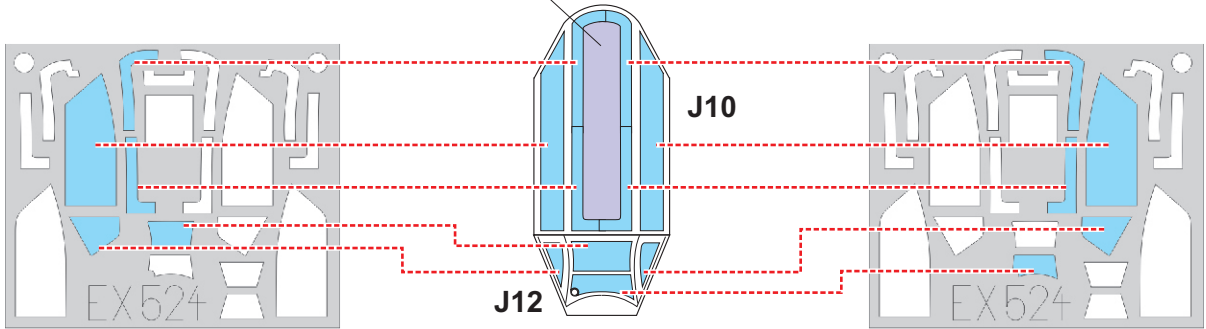

eduard
MASK

EX 524

Bf 109G-6 Erla canopy 1/48

The die-cut mask for accurate canopy frame painting of the *Eduard* scale 1/48 KIT

LIQUID MASK

LIQUID MASK

LIQUID MASK