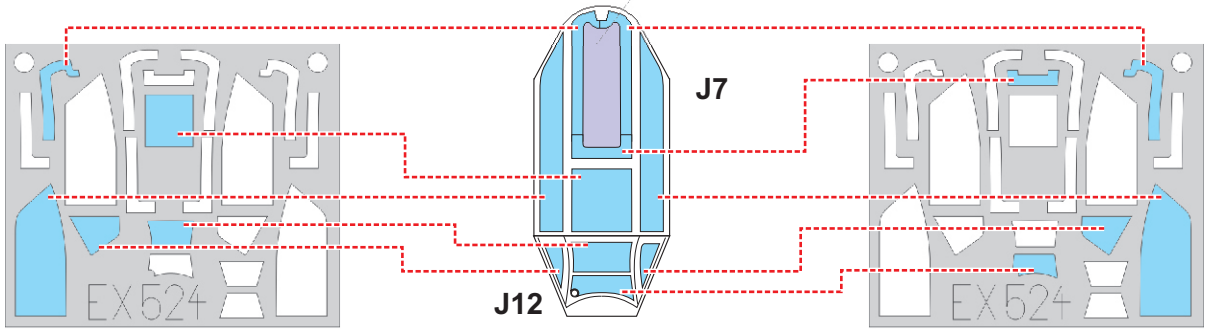

eduard
MASK

EX 524

Bf 109G-6 Erla canopy 1/48

The die-cut mask for accurate canopy frame painting of the *Eduard* scale 1/48 KIT

LIQUID MASK

LIQUID MASK

LIQUID MASK