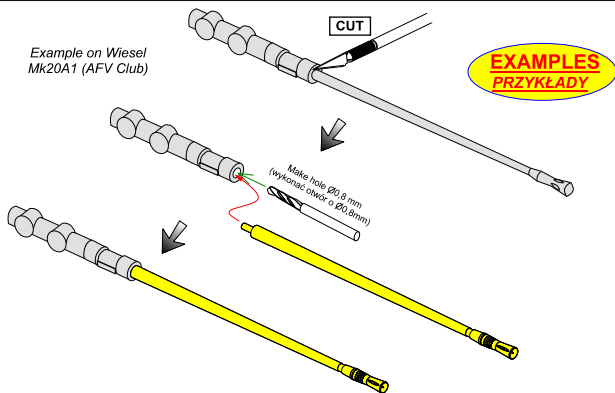

Example on Wiesel
Mk20A1 (AFV Club)