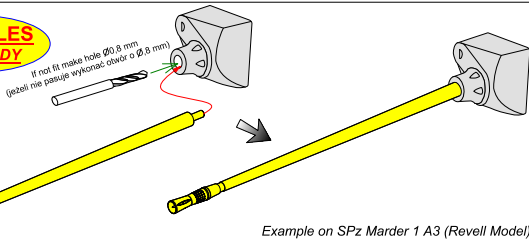

EXAMPLES PRZYKŁADY