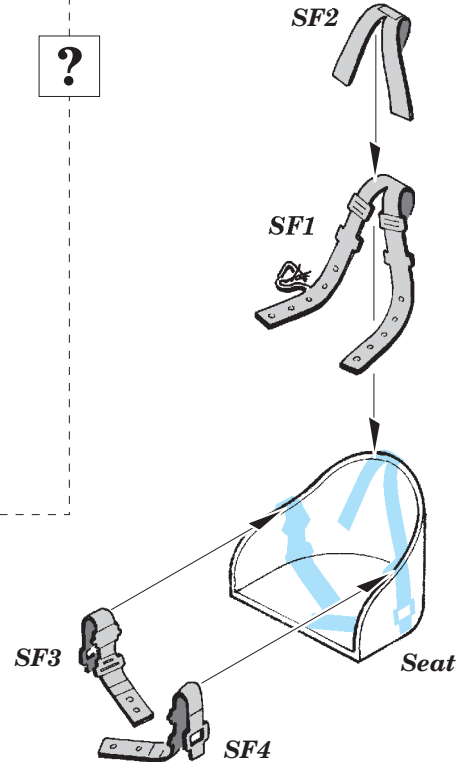

Super Fabric Seatbelts RFC WWI

eduard

73 027

1/72 scale detail set • sada detailů pro model 1/72

SF - Super Fabric Seatbelts

- 1. Remove SF part from the supporting paper using point tweezers.**
- 2. Put the SF part to its place.**
- 3. Fix the part using white glue.**

Note: Do not use CA glue !!!