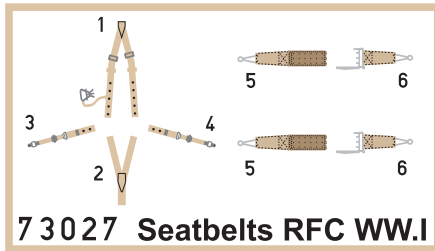

Super Fabric Seatbelts RFC WWI

eduard

73 027

1/72 scale detail set • sada detailů pro model 1/72

SF - Super Fabric Seatbelts

- 1. Remove SF part from the supporting paper using point tweezers.**
- 2. Put the SF part to its place.**
- 3. Fix the part using white glue.**