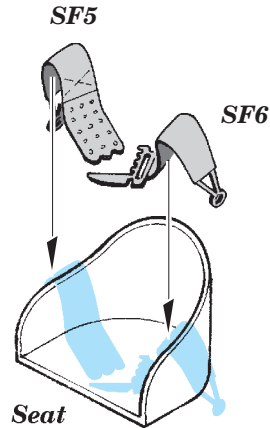

Super Fabric Seatbelts RFC WWI

eduard

73 027

1/72 scale detail set • sada detailů pro model 1/72

SF - Super Fabric Seatbelts

- 1. Remove SF part from the supporting paper using point tweezers.**
- 2. Put the SF part to its place.**
- 3. Fix the part using white glue.**

Note: Do not use CA glue !!!