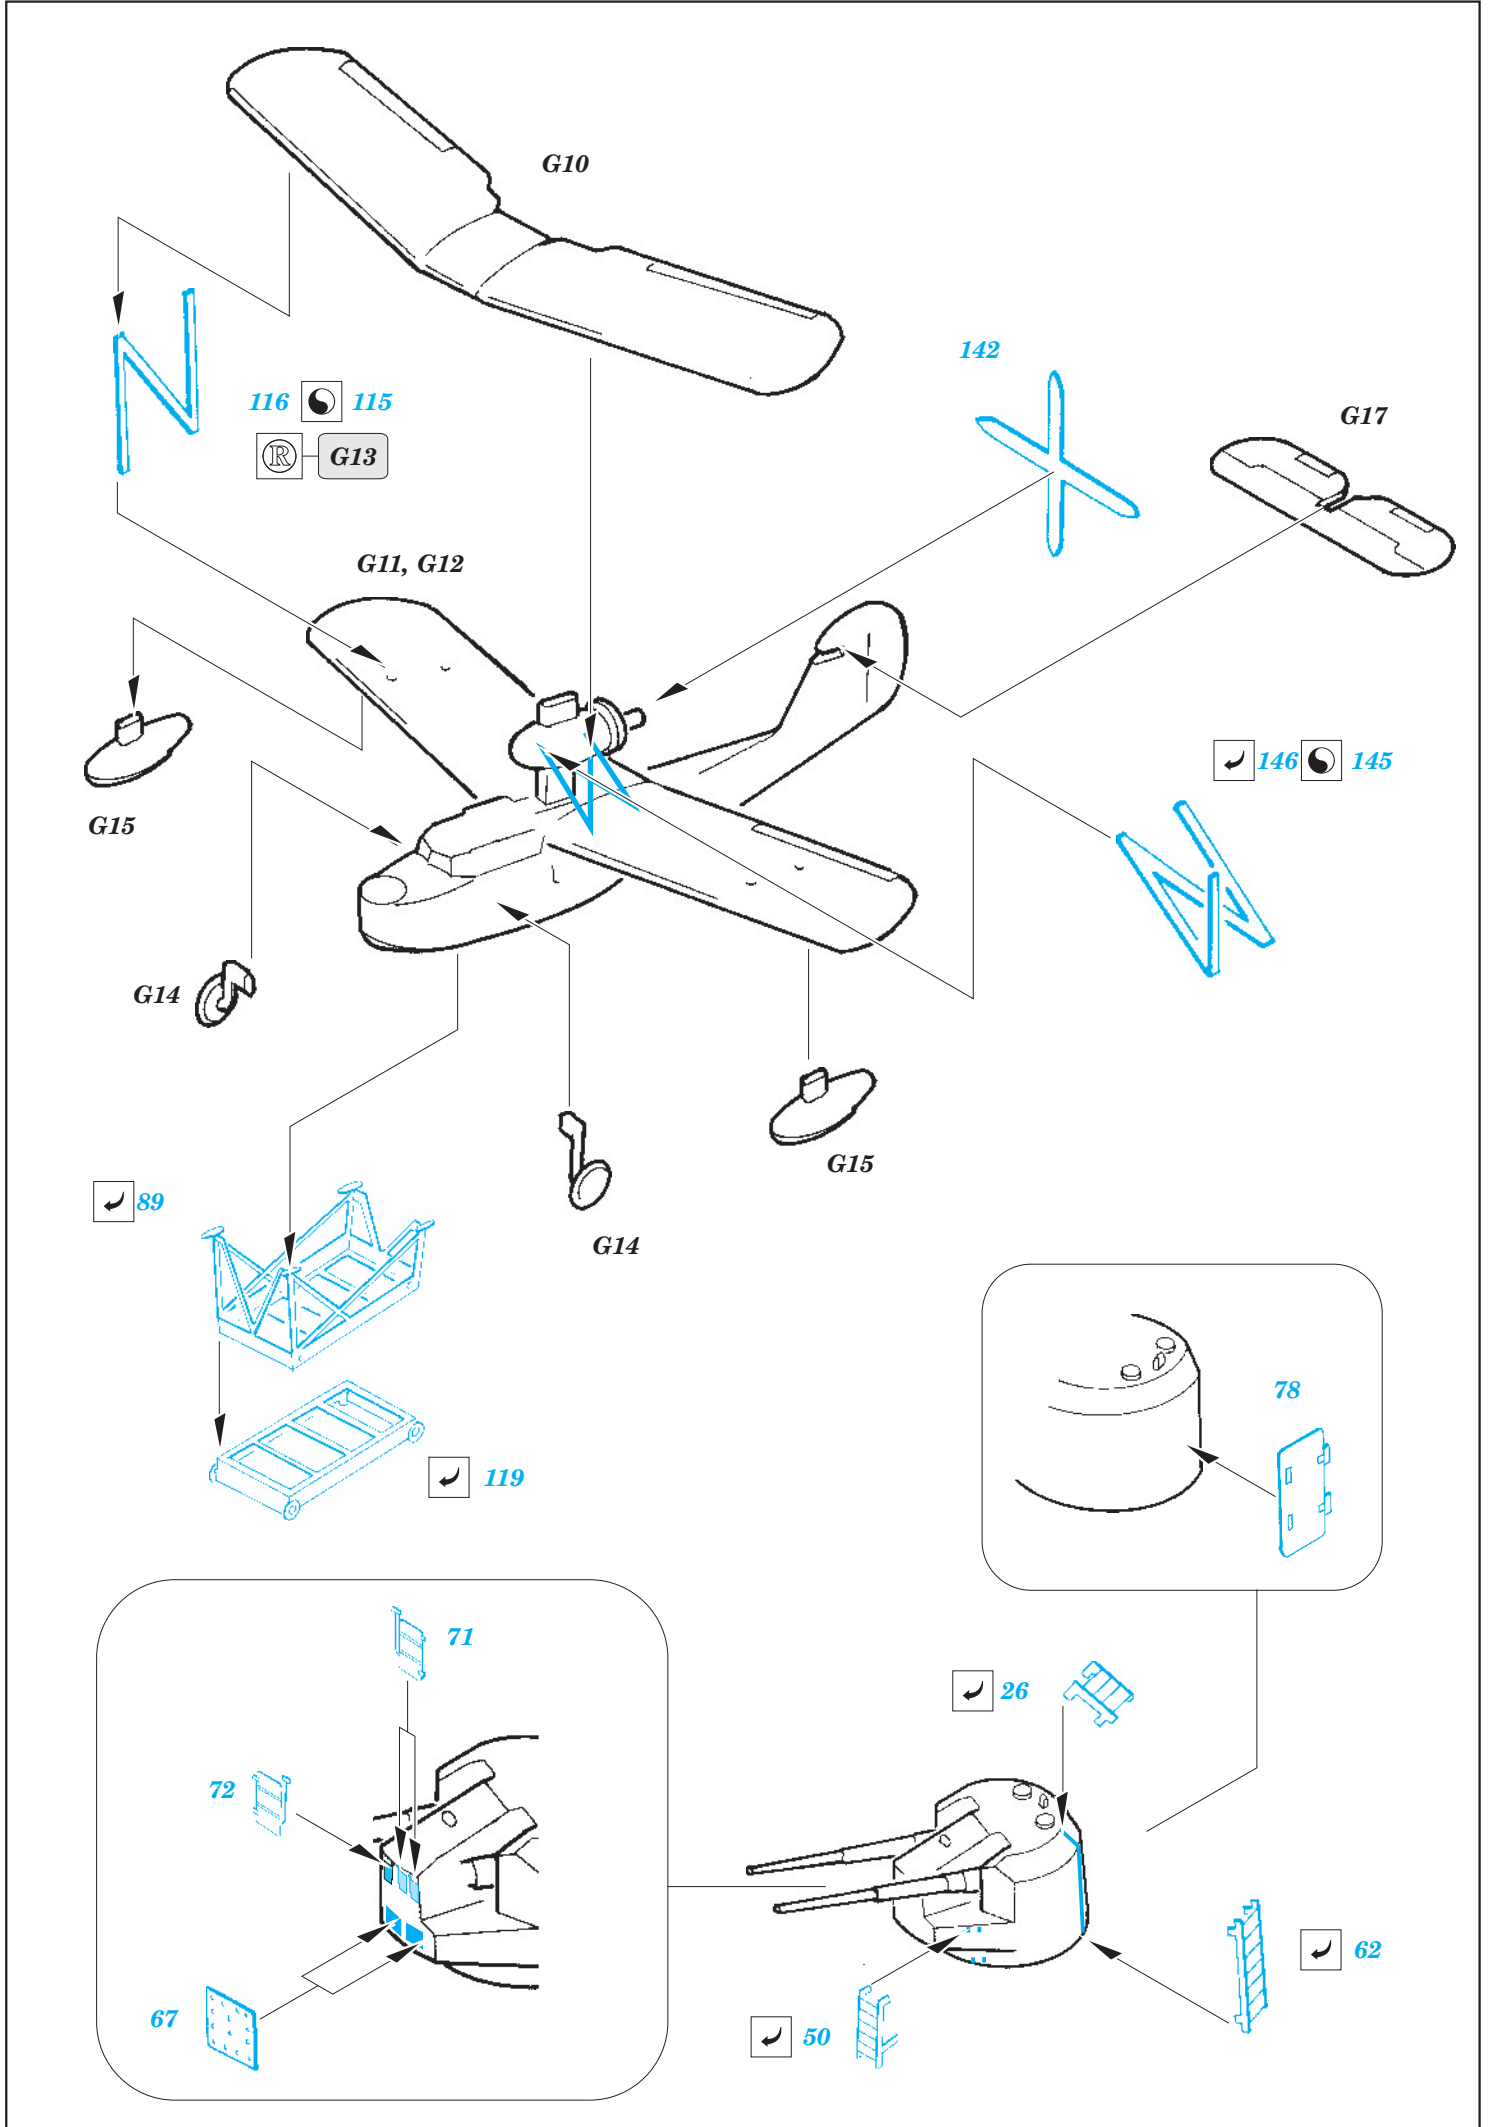

B12 B11

E22, E23

125

125  
2pcs

42 41

42 41

47

B11 B12  
viz. 53089-railings

51  
6pcs

✓ 82

G23

✓ 24

D28, D35

G23

95

✓ 36

Ⓜ G24

For futher detail sets look for **eduard** 53 089 Prince of Wales crane and railings 1/350  
(not included in this set)

For futher detail sets look for **eduard** 53 092 Prince of Wales lifeboats 1/350  
(not included in this set)