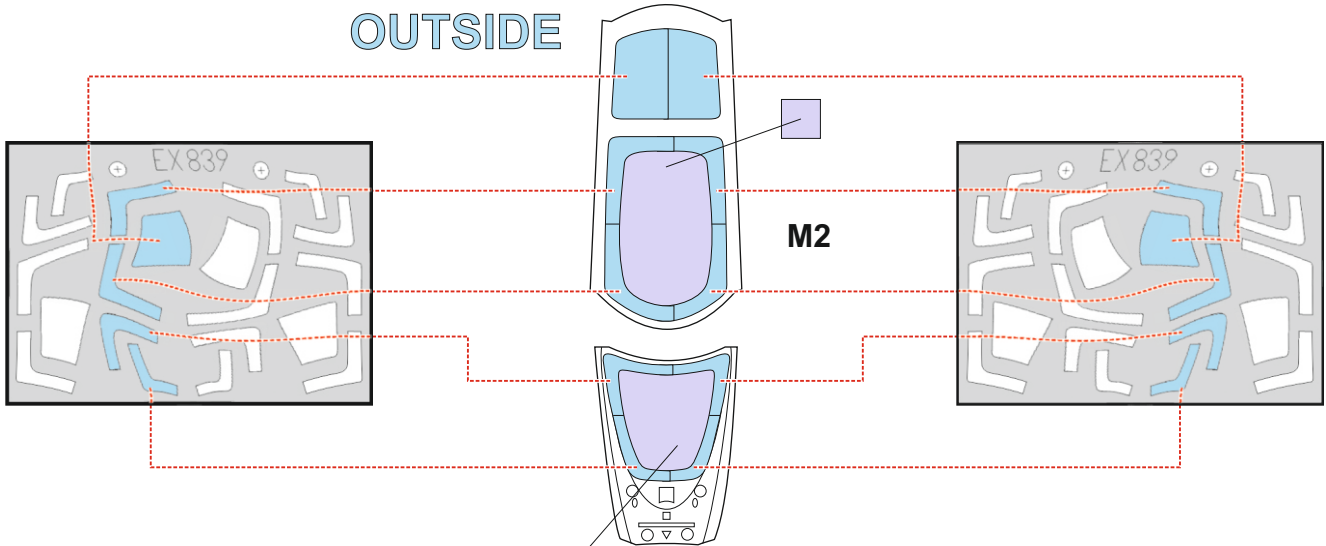

# Su-27 TFace

EX 839

for kit **GREAT WALL HOBBY**

scale **1/48**

OUTSIDE

LIQUID MASK L1

INSIDE