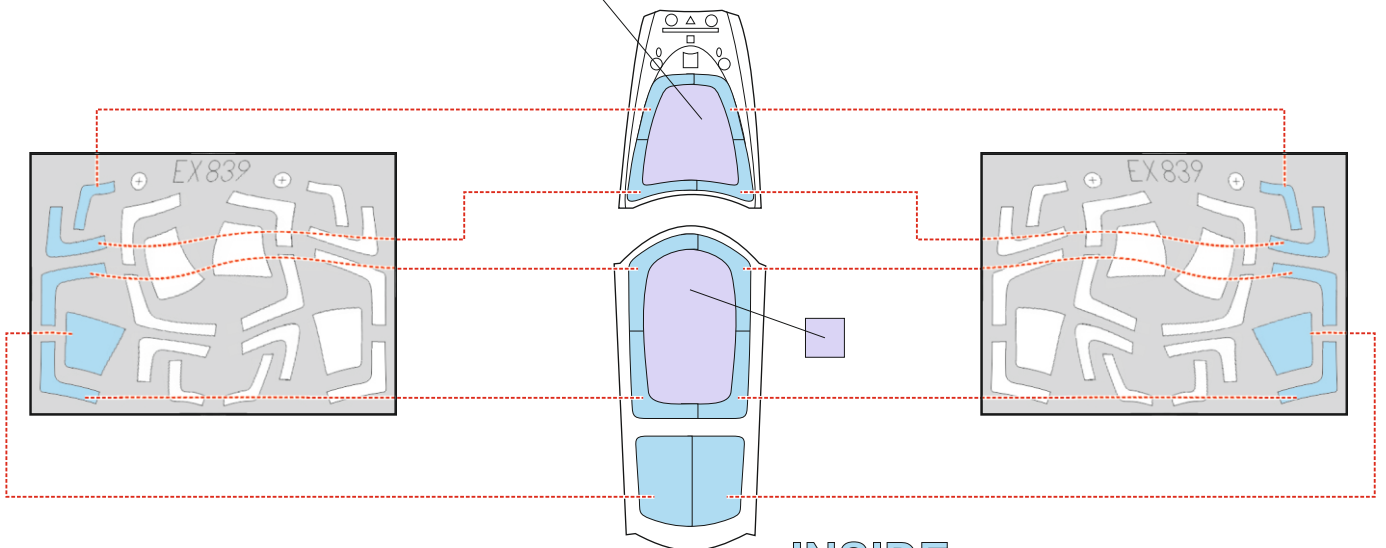

# Su-27 TFace

EX 839

for kit **GREAT WALL HOBBY**

scale **1/48**

OUTSIDE

LIQUID MASK L1

INSIDE