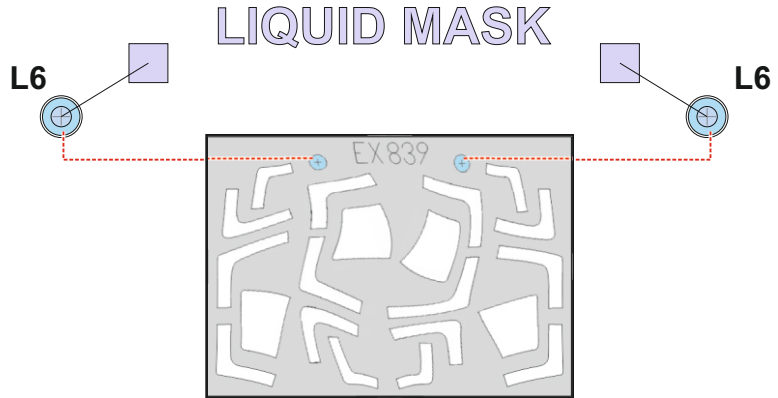

# Su-27 TFace

EX 839

for kit **GREAT WALL HOBBY**

scale **1/48**

OUTSIDE

LIQUID MASK L1

INSIDE