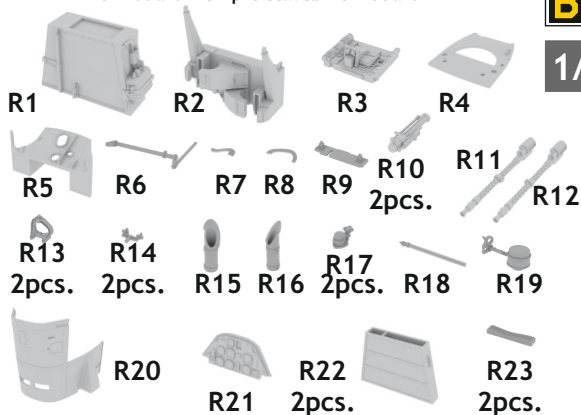

632 138 Bf 109E fuselage guns

for Eduard kit - pro stavebnici Eduard

eduard
BRASSIN

1/32 scale

COLOURS

GSI Creos (GUNZE)			Mr.METAL COLOR	
AQUEOUS	Mr.COLOR			
[H 8]	[C 8]	SILVER		
[H 18]	[C 28]	STEEL		
[H 28]	[C 78]	METAL BLACK		
[H 47]	[C 41]	RED BROWN		
[H 70]	[C 60]	RLM02 GRAY		
	[C 92]	SEMI GLOSS BLACK		

This product contains metal and resin detail parts for upgrading scale plastic models. When selecting this set make sure that it is for the kit mentioned in product name as these sets are made specifically for that kit. When upgrading the model some cutting or corrections may be necessary for parts to fit accurately. **WARNING!** This set contains small and sharp parts. Work carefully in a ventilated and well-lit room. Safety glasses are recommended. This product is not suitable for children below 14 years of age.

Tento výrobek obsahuje leptané a odlévané detaily pro úpravu a vylepšení plastického modelu. Při výběru sady kovových detailů zkontrolujte, zda je určena pro model, který chcete upravit. Model, pro který je sada určena, je uveden u názvu výrobku. Pro přesnou aplikaci kovových a odlévaných dílů může být zapotřebí upravit díly upravovaného modelu. **POZOR!** Sada obsahuje malé ostré díly. Pracujte ve větrané a dobře osvětlené místnosti. Doporučujeme použití ochranných brýlí. Tento výrobek není vhodný pro děti mladší 14 let.

eduard

www.eduard.com

435 21 Obrnice 170
Czech Republic

49,95