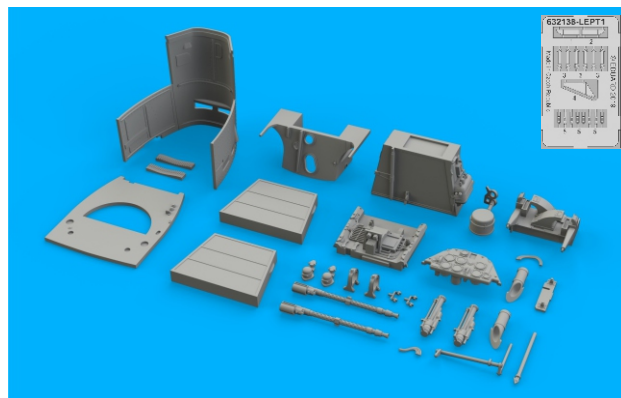

BEST BRASS RESIN AROUND!