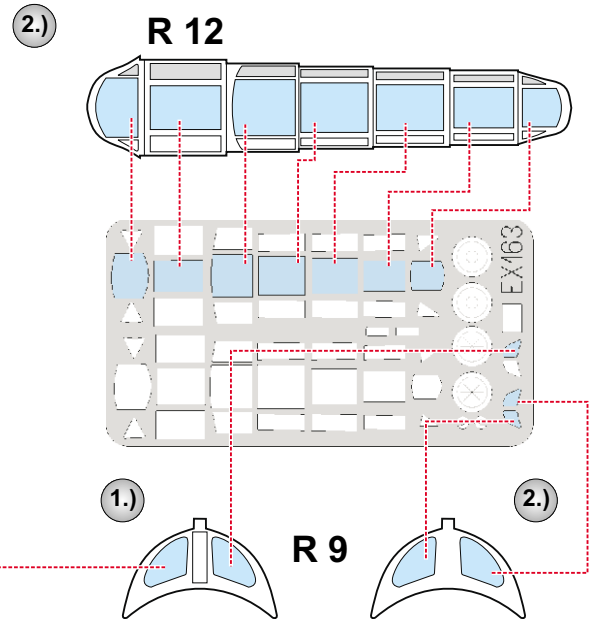

eduard
MASK

B5N Kate 1/48

The die-cut mask for accurate canopy frame painting of the
Hasegawa scale 1/48 KIT

EX 163

REFERENCES: Bunrin-Do FAOW: Type 97 Carrier Torpedo Bomber # 32
 Maru Mechanic: Nakajima B5N # 18 & 47
 Profile Publications: Nakajima B5N Kate Profile # 141