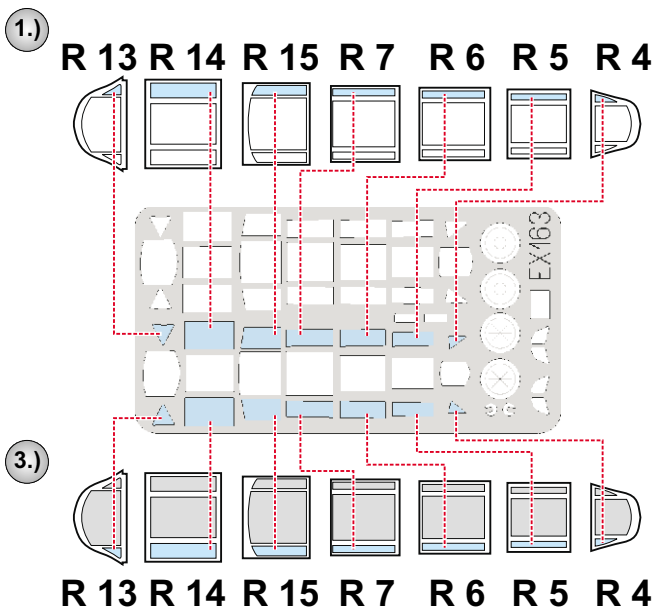

eduard
MASK

B5N Kate 1/48

The die-cut mask for accurate canopy frame painting of the
Hasegawa scale 1/48 KIT

EX 163

REFERENCES: Bunrin-Do FAOW: Type 97 Carrier Torpedo Bomber # 32
 Maru Mechanic: Nakajima B5N # 18 & 47
 Profile Publications: Nakajima B5N Kate Profile # 141