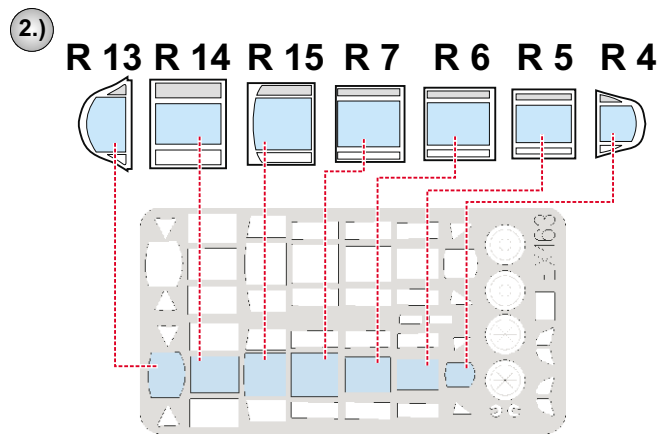

eduard
MASK

B5N Kate 1/48

The die-cut mask for accurate canopy frame painting of the
Hasegawa scale 1/48 KIT

EX 163

REFERENCES: Bunrin-Do FAOW: Type 97 Carrier Torpedo Bomber # 32
 Maru Mechanic: Nakajima B5N # 18 & 47
 Profile Publications: Nakajima B5N Kate Profile # 141