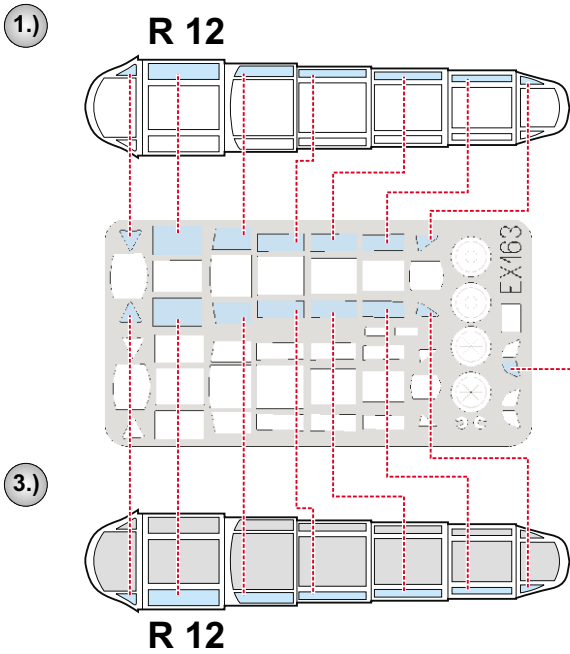

eduard
MASK

B5N Kate 1/48

The die-cut mask for accurate canopy frame painting of the
Hasegawa scale 1/48 KIT

EX 163

REFERENCES: Bunrin-Do FAOW: Type 97 Carrier Torpedo Bomber # 32
 Maru Mechanic: Nakajima B5N # 18 & 47
 Profile Publications: Nakajima B5N Kate Profile # 141