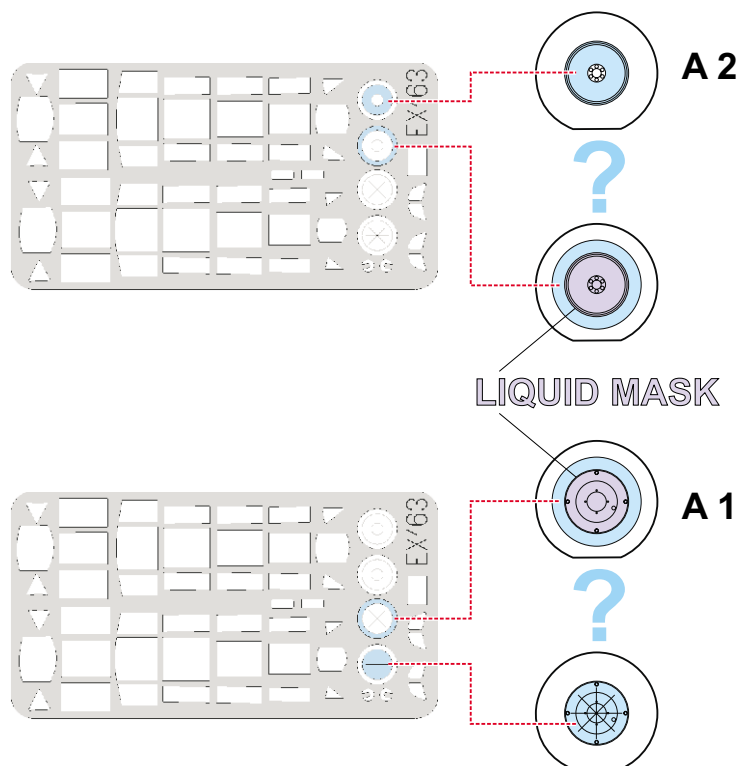

eduard
MASK

B5N Kate 1/48

The die-cut mask for accurate canopy frame painting of the
Hasegawa scale 1/48 KIT

EX 163

REFERENCES: Bunrin-Do FAOW: Type 97 Carrier Torpedo Bomber # 32
 Maru Mechanic: Nakajima B5N # 18 & 47
 Profile Publications: Nakajima B5N Kate Profile # 141