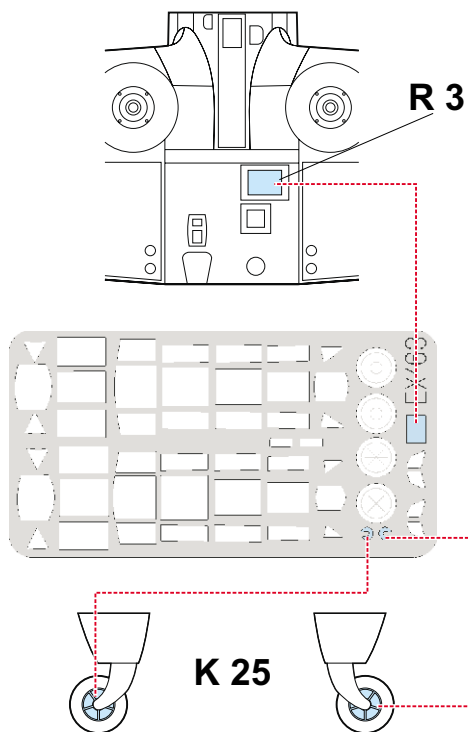

eduard
MASK

B5N Kate 1/48

The die-cut mask for accurate canopy frame painting of the
Hasegawa scale 1/48 KIT

EX 163

REFERENCES: Bunrin-Do FAOW: Type 97 Carrier Torpedo Bomber # 32
 Maru Mechanic: Nakajima B5N # 18 & 47
 Profile Publications: Nakajima B5N Kate Profile # 141