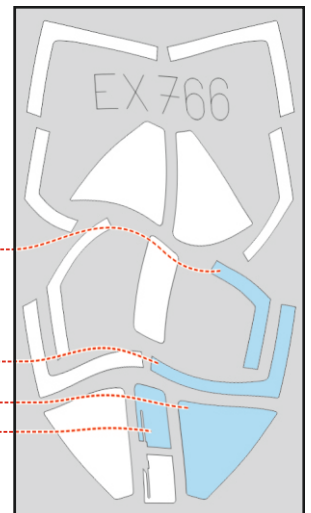

AV-8A TFace

EX 766

for kit **KINETIC**

scale **1/48**

LIQUID MASK

Q12

outside

Q8

Q12

inside