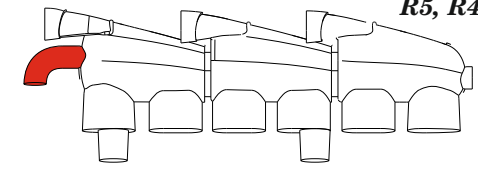

■ = □ ?

R5, R4

MC214
DARK IRON

R5

R4

MC214
DARK IRON

	REMOVE ODSTRANIT		BEND OHNOUT
	GRIND OBROUSIT		OPTION VOLBA
	DRILL HOLE VRTAT OTVOR		REPLACE NAHRADIT
	SYMMETRICAL ASSEMBLY SYMETRICKÁ MONTÁŽ		
	SCRIBE THE PANEL AND HOLES RYTI		
	REVERSE SIDE OTOČIT