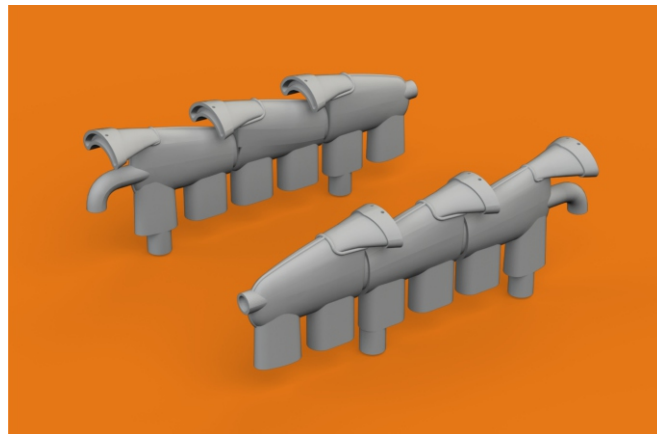

672 250 Spitfire Mk.Vc exhaust stacks

for Airfix kit - pro stavebnici Airfix

1/72 scale

672 250 Spitfire Mk.Vc exhaust stacks 1/72

for Airfix kit - pro stavebnici Airfix

COLOURS

| GSI Creos (GUNZE) | | | Mr.METAL COLOR | |
|-------------------|----------|--|----------------|-----------|
| AQUEOUS | Mr.COLOR | | MC214 | DARK IRON |
| | | | | |
| | | | | |
| | | | | |

- | | | | |
|--|---|--|---------------------|
| | REMOVE ODSTRANIT | | BEND OHNOUT |
| | GRIND OBROUSIT | | OPTION VOLBA |
| | DRILL HOLE VRTAT OTVOR | | REPLACE NAHRADIT |
| | SYMMETRICAL ASSEMBLY SYMETRICKÁ MONTÁŽ | | |
| | SCRIBE THE PANEL AND HOLES RYTI | | |
| | REVERSE SIDE OTOČIT | | |