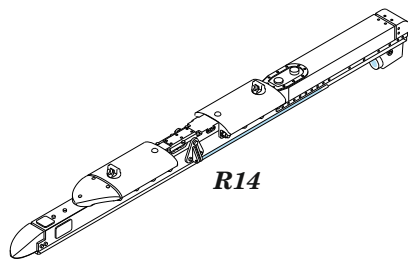

SYMMETRICAL ASSEMBLY
SYMETRICKÁ MONTÁŽ

SCRIBE THE PANEL AND HOLES
RYTI

REVERSE SIDE
OTOČIT

AGM-65 Maverick

* only AGM-65E

SM201
SUPER FINE version AGM-65D
SILVER

H 24
C 58
ORANGE YELLOW
version AGM-65H