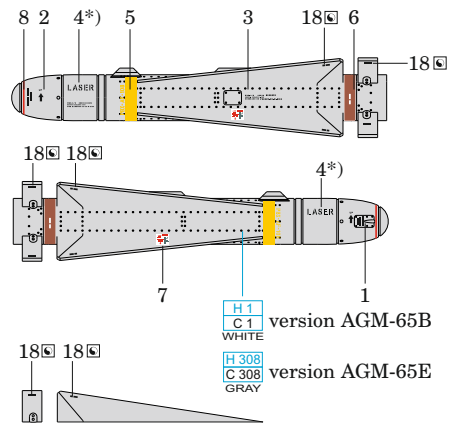

SYMMETRICAL ASSEMBLY
SYMETRICKÁ MONTÁŽ

SCRIBE THE PANEL AND HOLES
RYTI

REVERSE SIDE
OTOČIT

AGM-65 Maverick

* only AGM-65E

SM201
SUPER FINE version AGM-65D
SILVER

H 24
C 58
ORANGE YELLOW
version AGM-65H