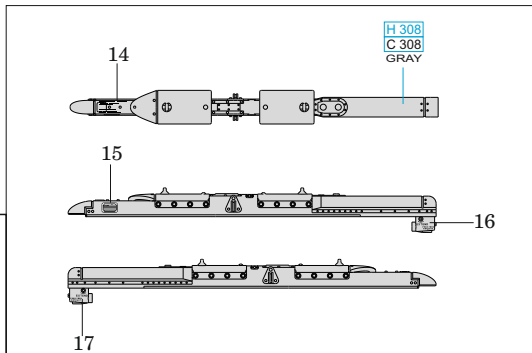

SYMMETRICAL ASSEMBLY
SYMETRICKÁ MONTÁŽ

SCRIBE THE PANEL AND HOLES
RYTI

REVERSE SIDE
OTOČIT

AGM-65 Maverick

* only AGM-65E

SM201
SUPER FINE version AGM-65D
SILVER

H 24
C 58
ORANGE YELLOW
version AGM-65H