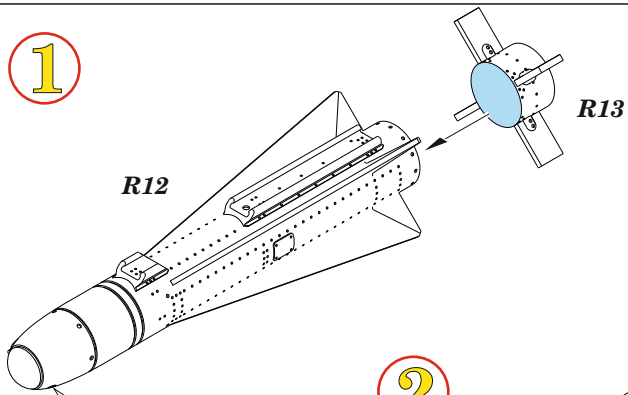

1

2

SYMMETRICAL ASSEMBLY
SYMETRICKÁ MONTÁŽ

SCRIBE THE PANEL AND HOLES
RYTI

REVERSE SIDE
OTOČIT

AGM-65 Maverick

* only AGM-65E

SM201
SUPER FINE version AGM-65D
SILVER

H 24
C 58
ORANGE YELLOW
version AGM-65H