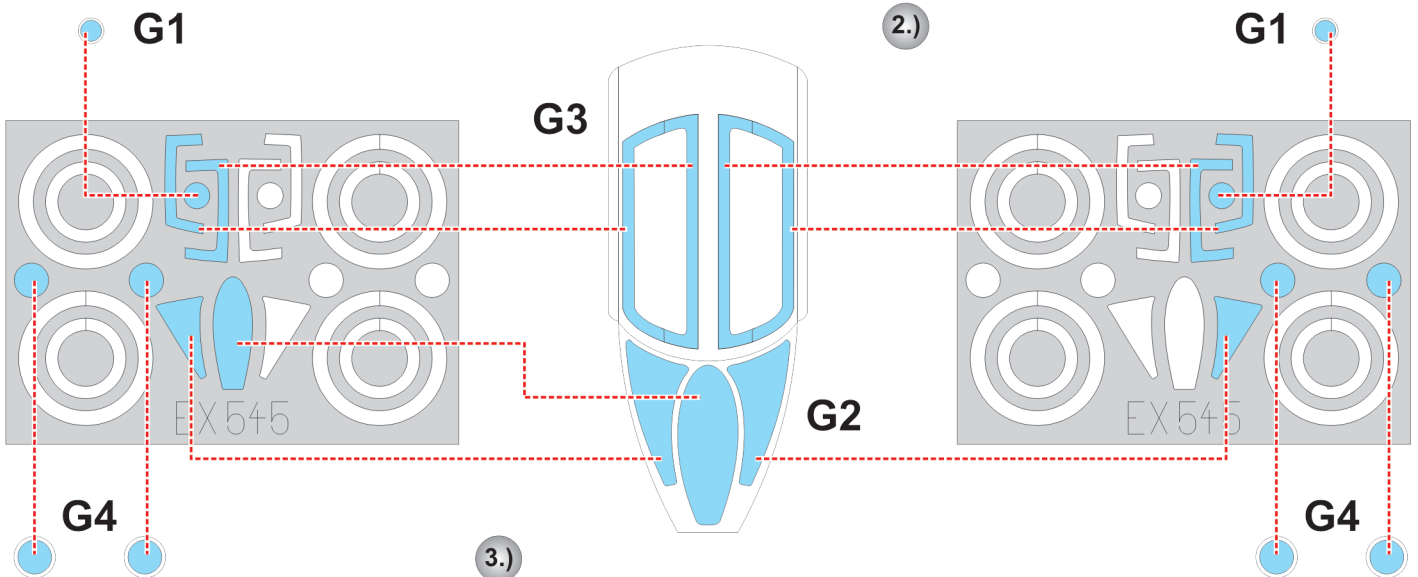

eduard
MASK

EX 545

MiG-25RBT 1/48

The die-cut mask for accurate canopy frame painting of the
ICM 48901 *scale 1/48 KIT*

LIQUID MASK