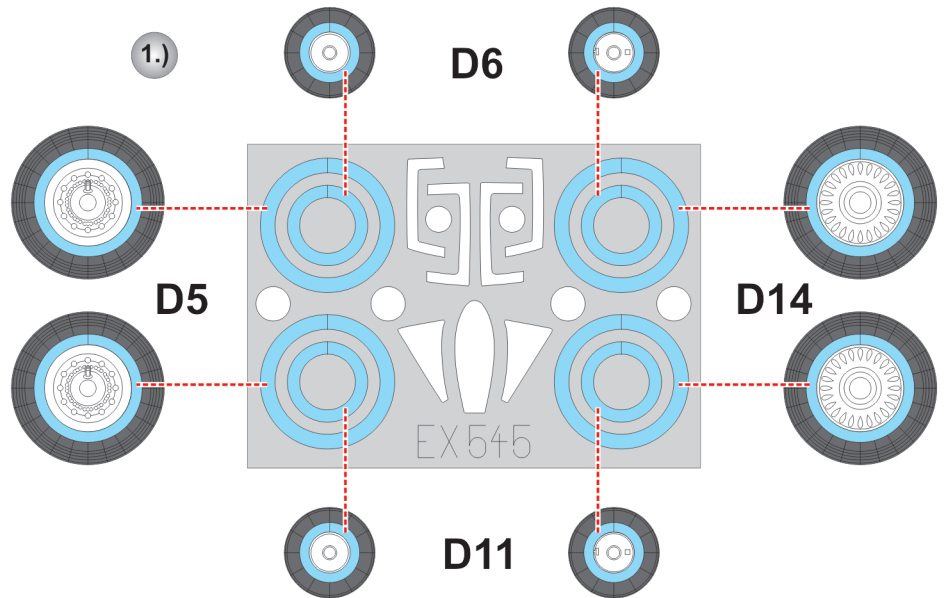

eduard
MASK

EX 545

MiG-25RBT 1/48

The die-cut mask for accurate canopy frame painting of the
ICM 48901 *scale 1/48 KIT*

LIQUID MASK