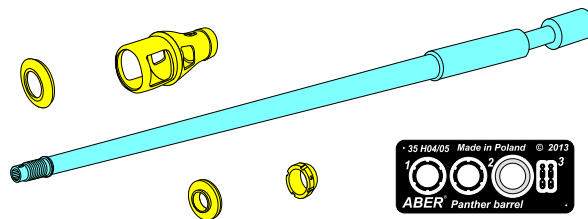

German 7,5 cm KwK 42 L/70 gun barrel with muzzle brake for PANTHER Ausf. G - Late production

1/35 scale update fit to DRAGON models

ABER®

35 L56n

WWW.ABER.NET.PL

Made in Poland © 2006/2013