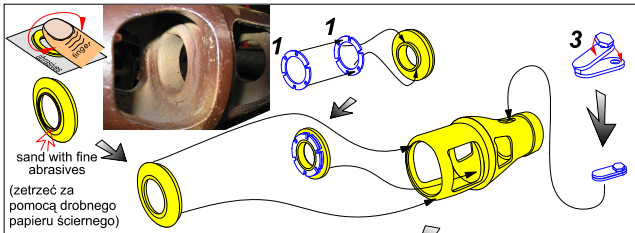

German 7,5 cm KwK 42 L/70 gun barrel with muzzle brake for PANTHER Ausf. G - Late production

1/35 scale update fit to DRAGON models

ABER®

35 L56n

WWW.ABER.NET.PL

Made in Poland © 2006/2013