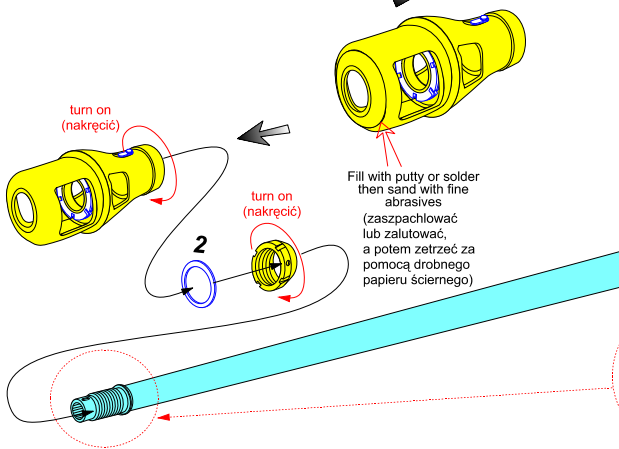

We advise that better method to join metal to metal is soldering. Use ABER soldering solution AF20 (doradzamy łączenie części metalowych za pomocą lutownia. Zastosuj nasz topnik AF20)