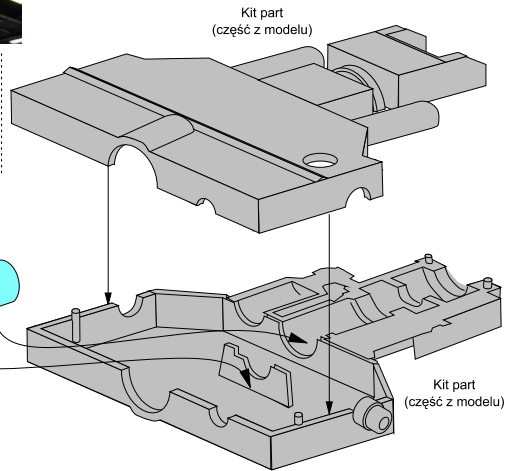

We advise that better method to join metal to metal is soldering. Use ABER soldering solution AF20 (doradzamy łączenie części metalowych za pomocą lutownia. Zastosuj nasz topnik AF20)