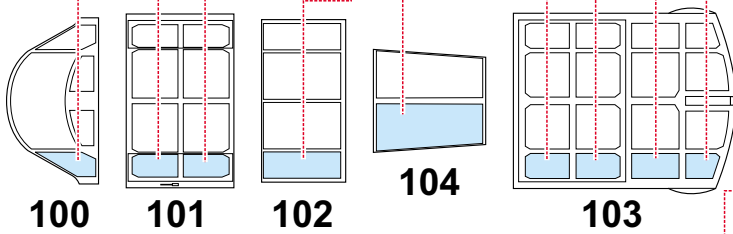

2x

24

LIQUID MASK

1.)