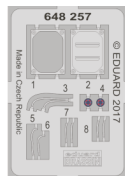

648 257 Bf 109G-2/4 radio compartment
for Eduard kit - pro stavebnici Eduard

eduard
BRASSIN

1/48 scale

COLOURS

GSI Creos (GUNZE)			Mr.METAL COLOR	
AQUEOUS	Mr.COLOR			
	C116	RLM66 GRAY		
H5	C5	BLUE		
H8	C8	SILVER		
H12	C33	FLAT BLACK		
H70	C60	RLM02 GRAY		