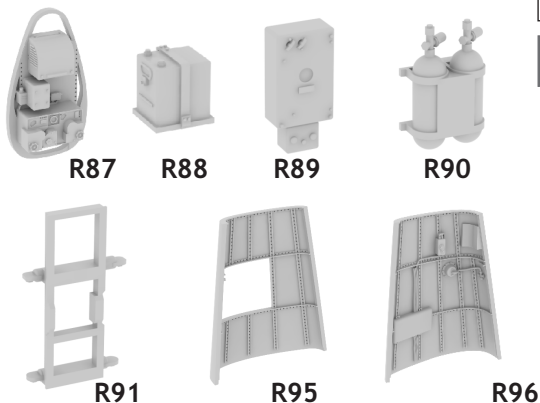

648 257 Bf 109G-2/4 radio compartment
for Eduard kit - pro stavebnici Eduard

eduard
BRASSIN

1/48 scale

COLOURS

GSI Creos (GUNZE)			Mr.METAL COLOR	
AQUEOUS	Mr.COLOR			
	C116	RLM66 GRAY		
H5	C5	BLUE		
H8	C8	SILVER		
H12	C33	FLAT BLACK		
H70	C60	RLM02 GRAY		

This product contains metal and resin detail parts for upgrading scale plastic models. When selecting this set make sure that it is for the kit mentioned in product name as these sets are made specifically for that kit. When upgrading the model some cutting or corrections may be necessary for parts to fit accurately. **WARNING!** This set contains small and sharp parts. Work carefully in a ventilated and well-lit room. Safety glasses are recommended. This product is not suitable for children below 14 years of age.