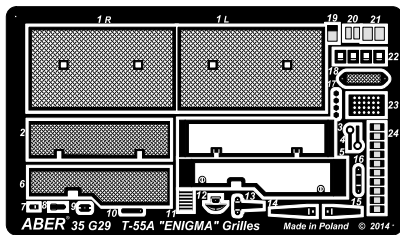

Grilles for Russian Tank T-55A also for ENIGMA

Siatki do radzieckiego średniego czołgu T-55A oraz Irańskiego ENIGMA

1/35 scale update for Tamiya model

ABER

35 G29

WWW.ABER.NET.PL

Made in Poland © 2014