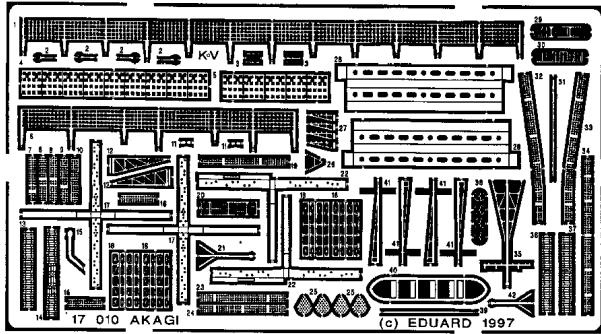

# AKAGI

1/700 scale detail set for Hasegawa kit

17 010

-  OPPOSITE SIDE
-  REMOVE
-  REPLACE