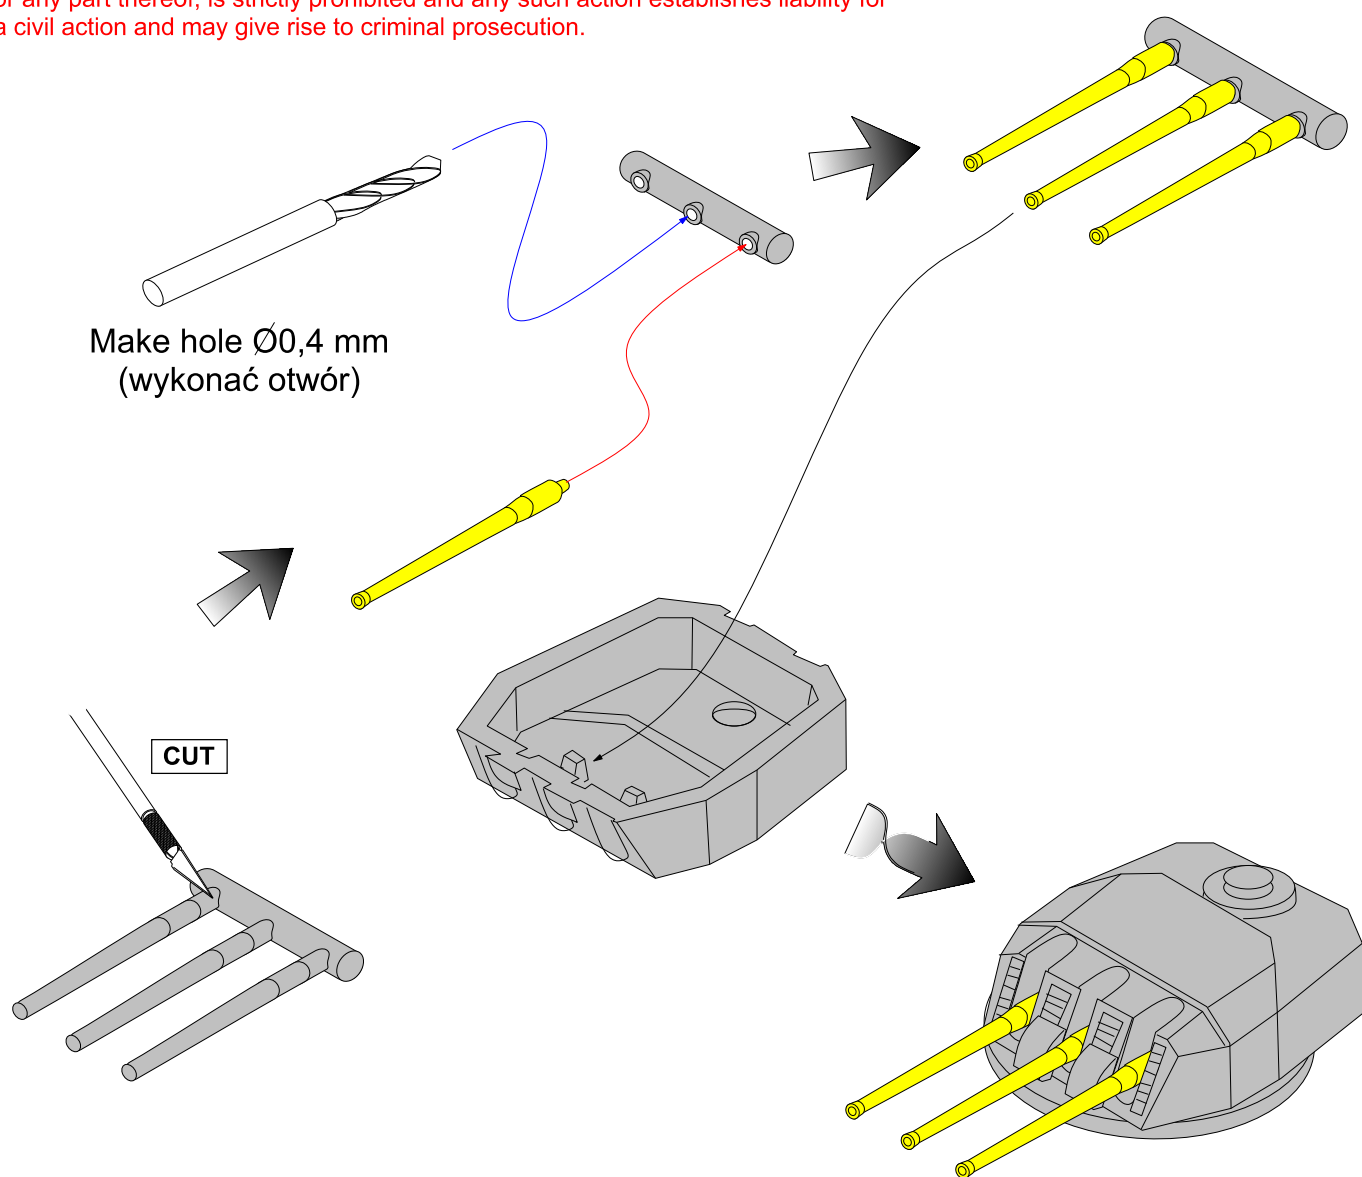

WARNING

Any unauthorized copying, producing and reproducing of ABER company products, or any part thereof, is strictly prohibited and any such action establishes liability for a civil action and may give rise to criminal prosecution.