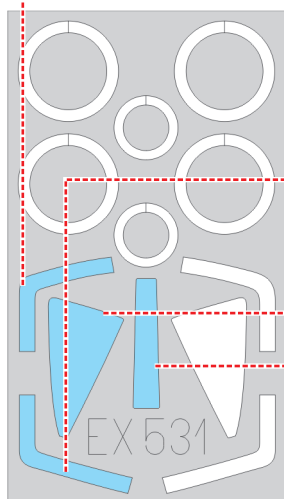

eduard
MASK

EX 531

Super Etendard 1/48

The die-cut mask for accurate canopy frame painting of the
Kitty Hawk KH80138 scale 1/48 KIT

1.)

C42
C45

C43
C44

C74

C74

GP3

GP1

2.)

LIQUID MASK

GP1

GP3

3.)