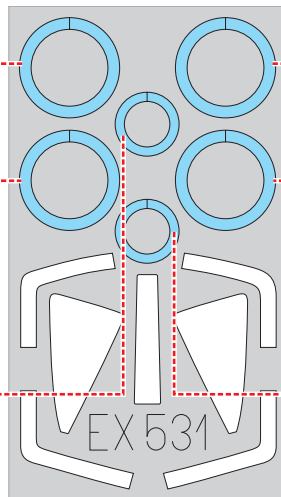

eduard
MASK

EX 531

Super Etendard 1/48

The die-cut mask for accurate canopy frame painting of the
Kitty Hawk KH80138 scale 1/48 KIT

1.)

C42
C45

C43
C44

C74

C74

GP3

GP1

2.)

LIQUID MASK

GP1

GP3

3.)