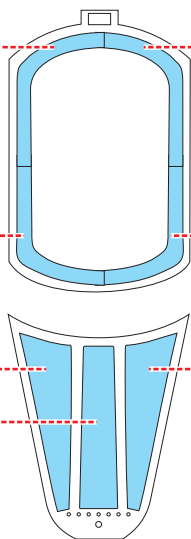

eduard
MASK

EX 531

Super Etendard 1/48

The die-cut mask for accurate canopy frame painting of the
Kitty Hawk KH80138 scale 1/48 KIT

1.)

C42
C45

C43
C44

C74

C74

GP3

GP1

2.)

LIQUID MASK

GP1

GP3

3.)