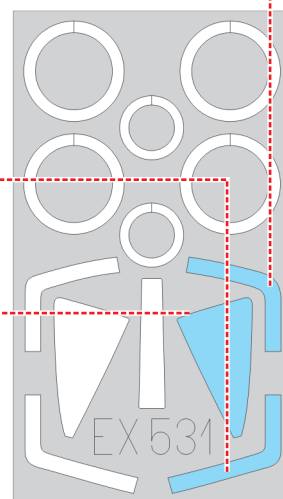

eduard
MASK

EX 531

Super Etendard 1/48

The die-cut mask for accurate canopy frame painting of the
Kitty Hawk KH80138 scale 1/48 KIT

1.)

C42
C45

C43
C44

C74

C74

GP3

GP1

2.)

LIQUID MASK

GP1

GP3

3.)