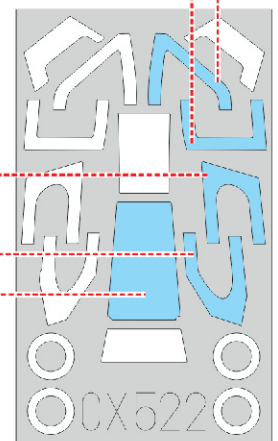

AH-64D British Army

CX 522

for kit **ACADEMY**

scale **1/72**

LIQUID MASK

LIQUID MASK

2.)

canopy