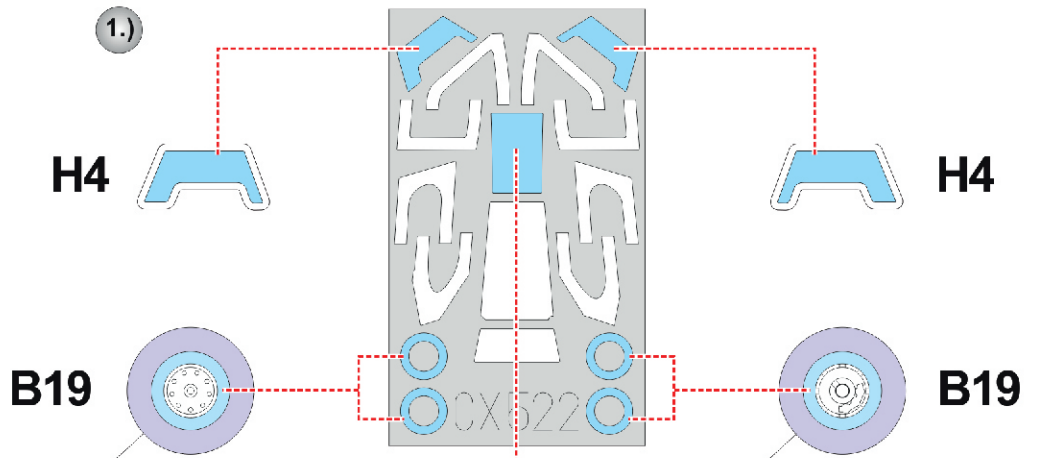

AH-64D British Army

CX 522

for kit **ACADEMY**

scale **1/72**

LIQUID MASK

LIQUID MASK

2.)

canopy