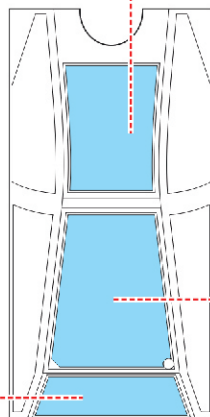

AH-64D British Army

CX 522

for kit **ACADEMY**

scale **1/72**

LIQUID MASK

LIQUID MASK

2.)

canopy