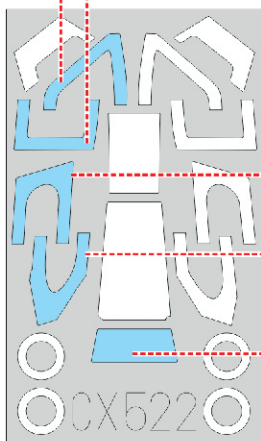

AH-64D British Army

CX 522

for kit **ACADEMY**

scale **1/72**

LIQUID MASK

LIQUID MASK

2.)

canopy