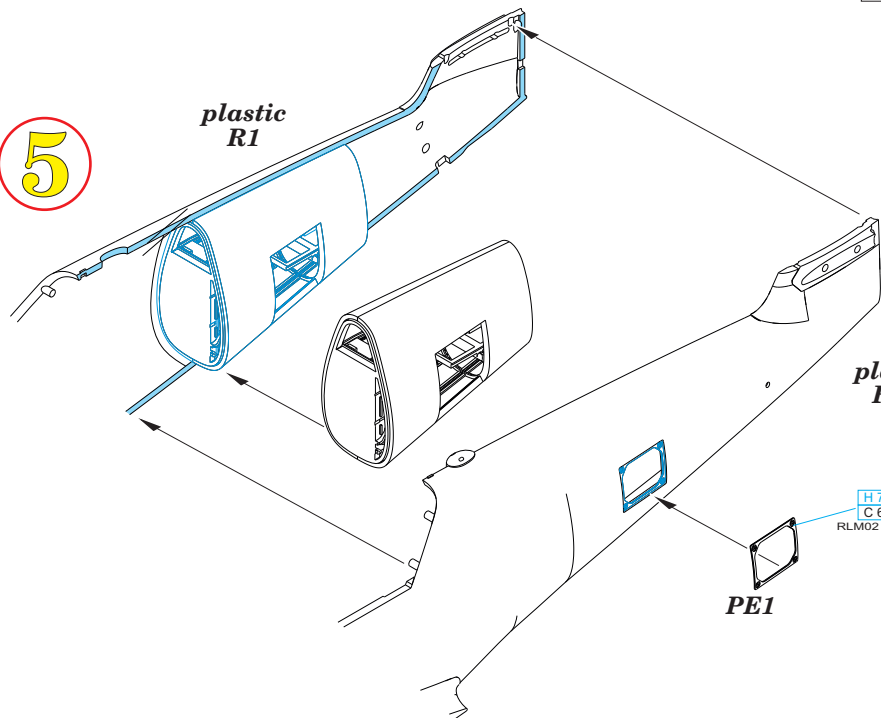

*plastic
R1*

*plastic
R14*

PE1

H 70
C 60
RLM02 GRAY