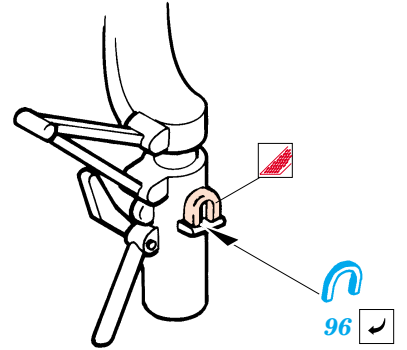

Right landing gear strut+ B1+ B30

Left landing gear strut+ B2+ B31