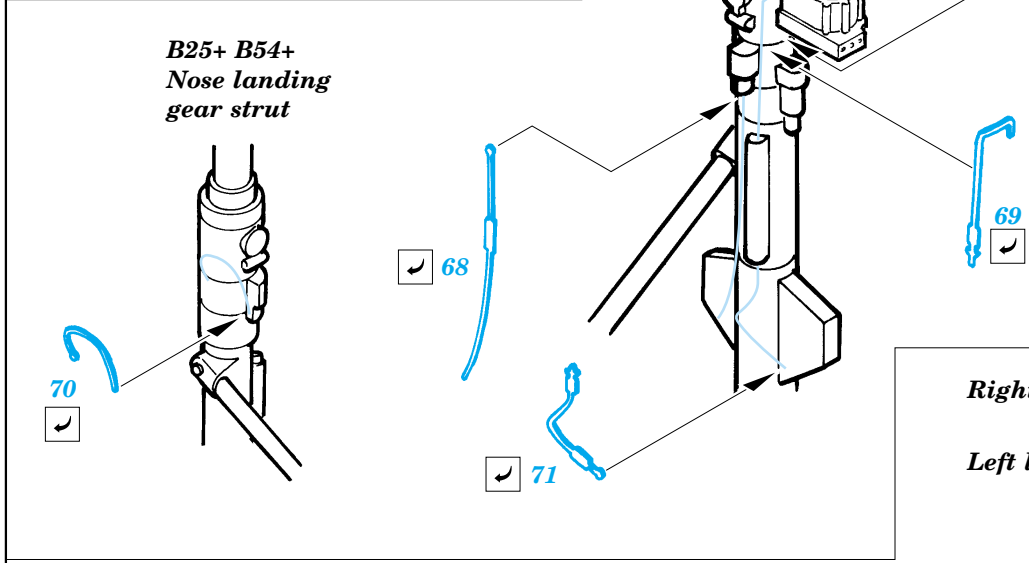

### REFERENCES:

Famous Airplanes Of The World # 114 (10/1979) - F-4J/ K Phantom II  
 Detail & Scale # 12 - F-4 Phantom II  
 Verlinden Publ. - LOCK ON #8 - F-4E PHANTOM II

**2 pcs.**

**B25+ B54+  
Nose landing  
gear strut**

**Right landing gear strut+ B1+ B30**

**Left landing gear strut+ B2+ B31**

**2pcs.**

**2pcs.**

4pcs.

2pcs.

2 pcs.