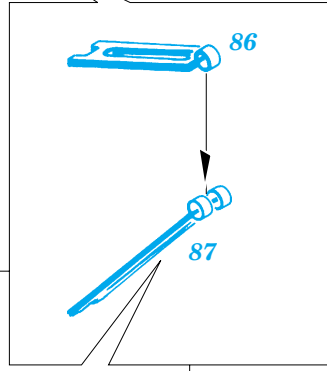

### REFERENCES:

Famous Airplanes Of The World # 114 (10/1979) - F-4J/ K Phantom II  
 Detail & Scale # 12 - F-4 Phantom II  
 Verlinden Publ. - LOCK ON #8 - F-4E PHANTOM II

**2 pcs.**

**B25+ B54+  
Nose landing  
gear strut**

**Right landing gear strut+ B1+ B30**

**Left landing gear strut+ B2+ B31**

**2pcs.**

**2pcs.**

4pcs.

2pcs.

2 pcs.