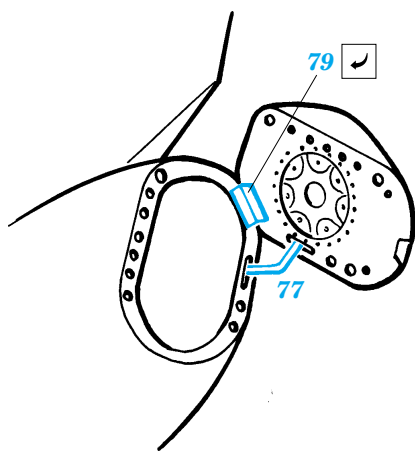

### REFERENCES:

Famous Airplanes Of The World # 114 (10/1979) - F-4J/ K Phantom II  
 Detail & Scale # 12 - F-4 Phantom II  
 Verlinden Publ. - LOCK ON #8 - F-4E PHANTOM II

**2 pcs.**

**B25+ B54+  
Nose landing  
gear strut**

**Right landing gear strut+ B1+ B30**

**Left landing gear strut+ B2+ B31**

**2pcs.**

**2pcs.**

4pcs.

2pcs.

2 pcs.