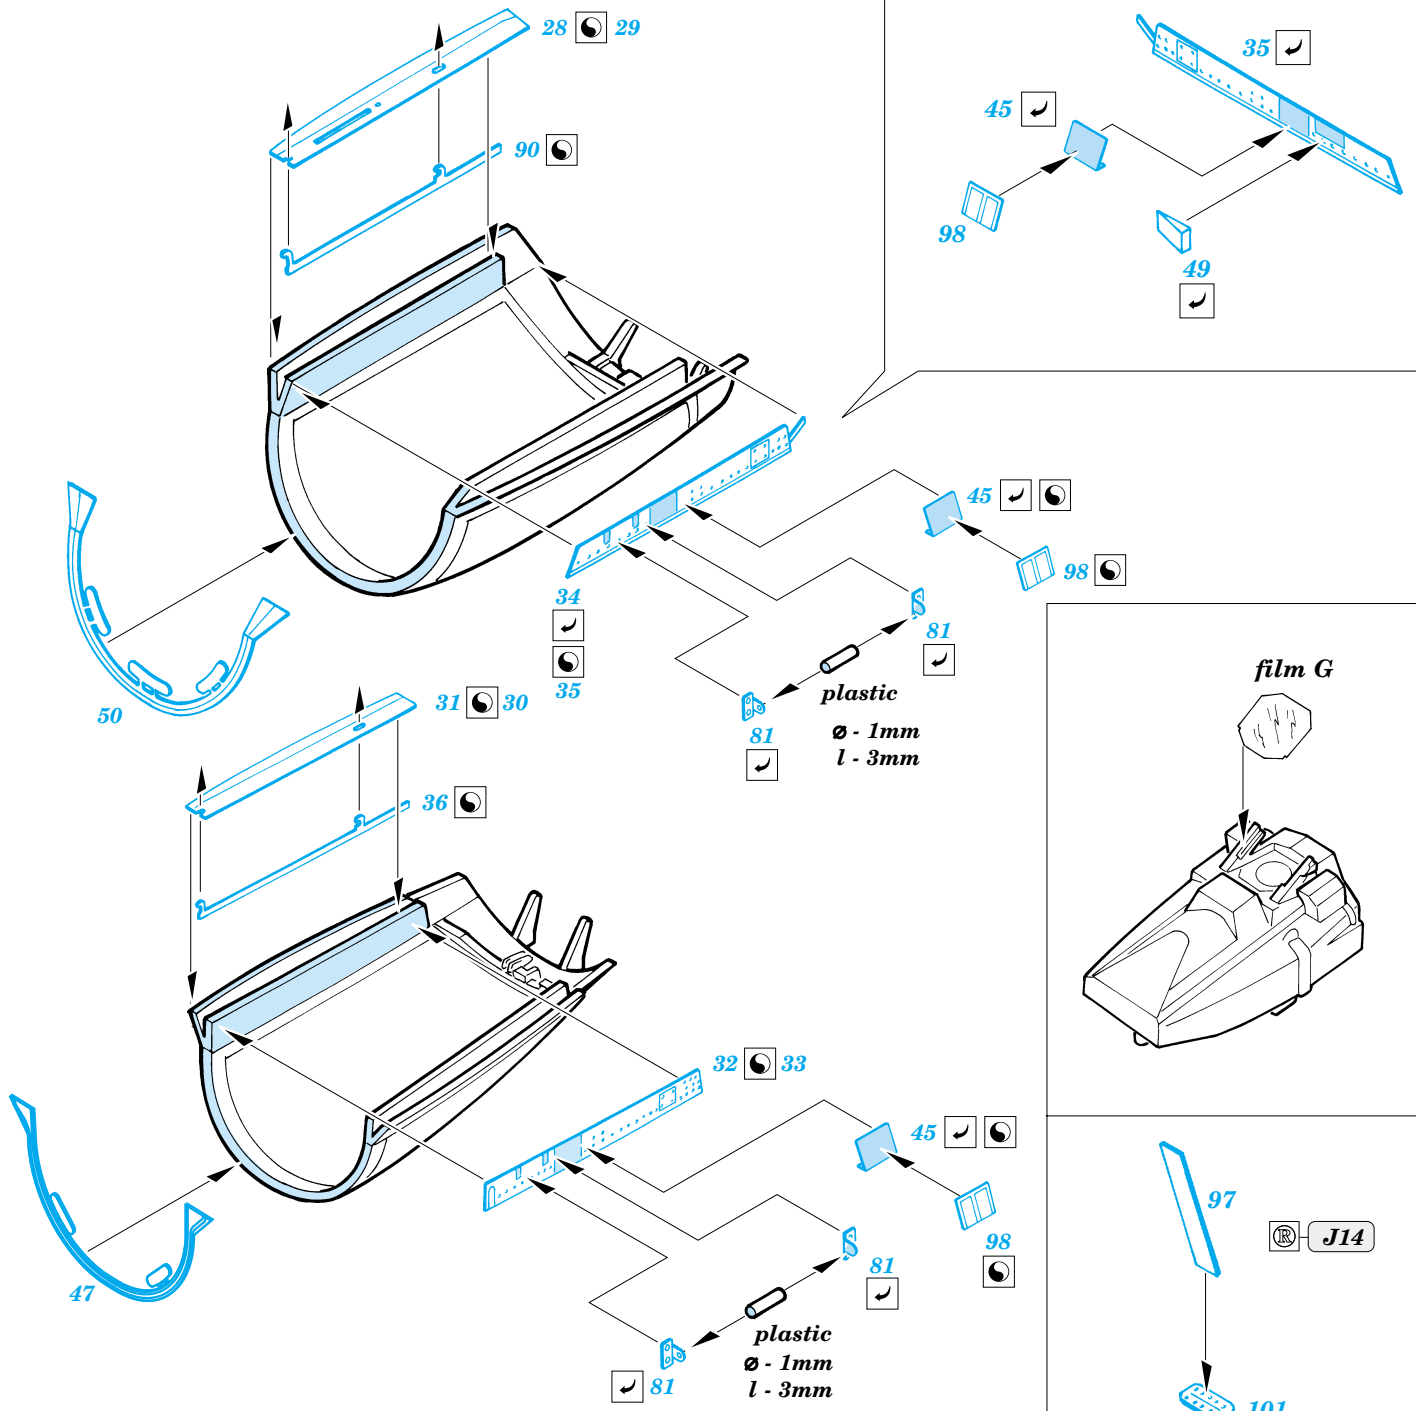

**Right landing gear strut+ B1+ B30**

**Left landing gear strut+ B2+ B31**

**2pcs.**

**2pcs.**

4pcs.

2pcs.

2 pcs.